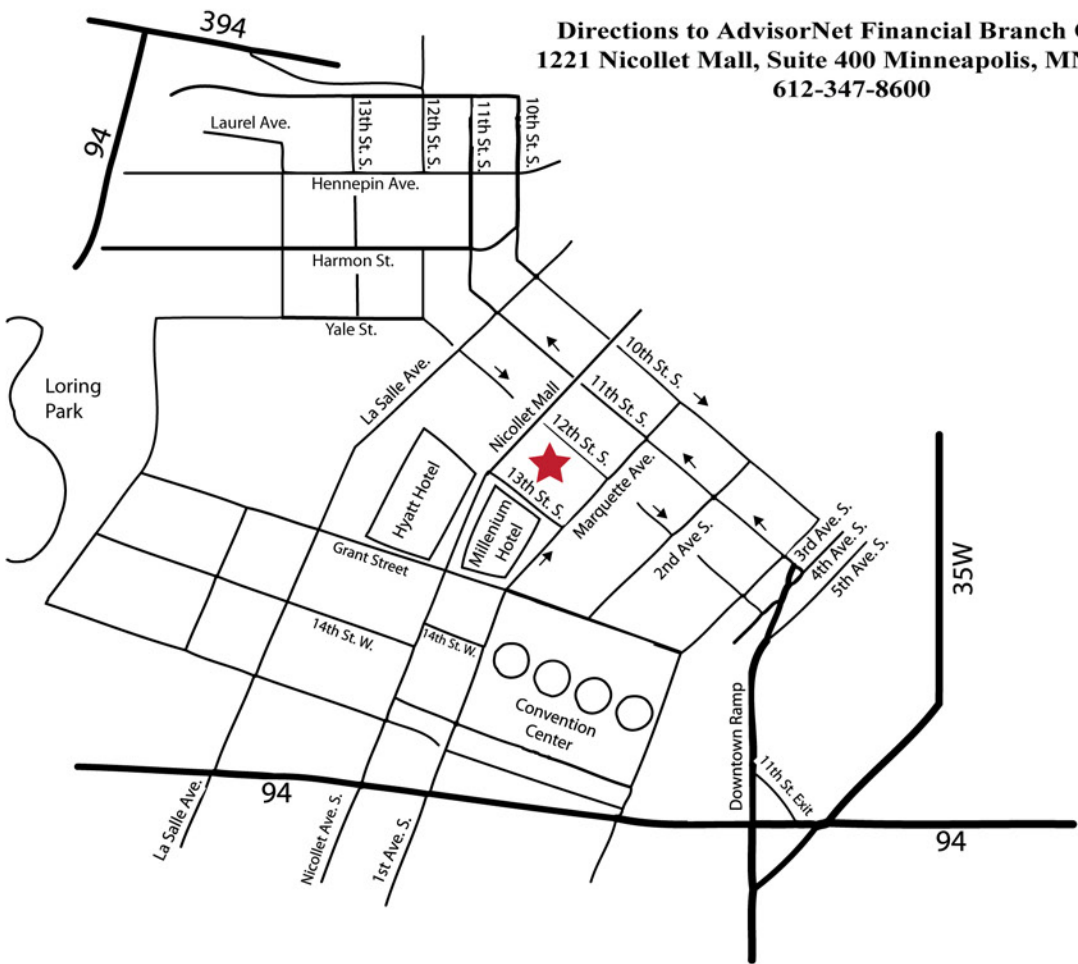

Directions to AdvisorNet Financial Branch Office
1221 Nicollet Mall, Suite 400 Minneapolis, MN 55403
612-347-8600

Entering Minneapolis from I-35 North

- Exit onto I-94 West
- Immediately take 11th Street Exit
- Take 11th Street to 2nd Avenue
- Turn Left at 2nd Avenue
- Continue past Convention Center
- Turn right at Nicollet Avenue
- Follow Nicollet Avenue one block to 13th Street
- Take a right on 13th Street
- AdvisorNet Financial is in the Wells Fargo Bank Building on your left
- You may use the Wells Fargo Bank lower parking ramp
- Go to 4th floor

Entering Minneapolis from I-35 South

- Follow downtown exits to 11th Street exit
- Take 11th Street to 2nd Avenue
- Turn Left at 2nd Avenue
- Continue past Convention Center
- Turn right at Nicollet Avenue
- Follow Nicollet Avenue one block to 13th Street
- Take a right on 13th Street
- AdvisorNet Financial is in the Wells Fargo Bank Building on your left
- You may use the Wells Fargo Bank lower parking ramp
- Go to 4th floor

Entering Minneapolis from I-394 West

- Follow downtown exit to 12th Street
- Follow 12th Street to LaSalle Avenue
- Turn right on LaSalle Avenue
- Continue on LaSalle Avenue to Grant Street
- Turn left on Grant Street
- Follow Grant Street one Block to Nicollet Avenue
- Turn Left on Nicollet Avenue
- Follow Nicollet Avenue one block to 13th Street
- Take a right on 13th Street
- AdvisorNet Financial is in the Wells Fargo Bank Building on your left
- You may use the Wells Fargo Bank lower parking ramp
- Go to 4th floor